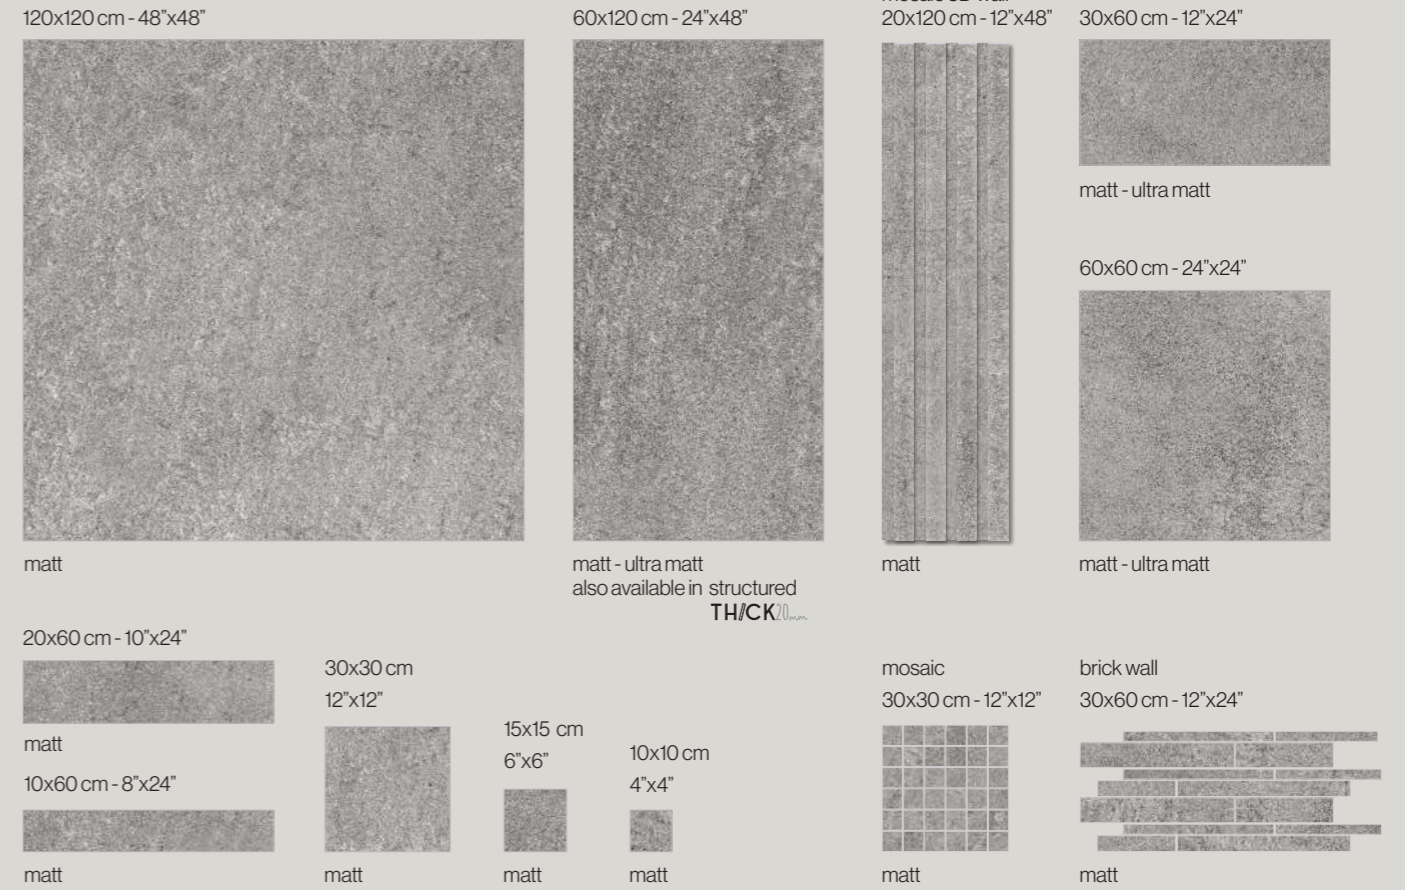

Quarzite Silver

Formati / Sizes